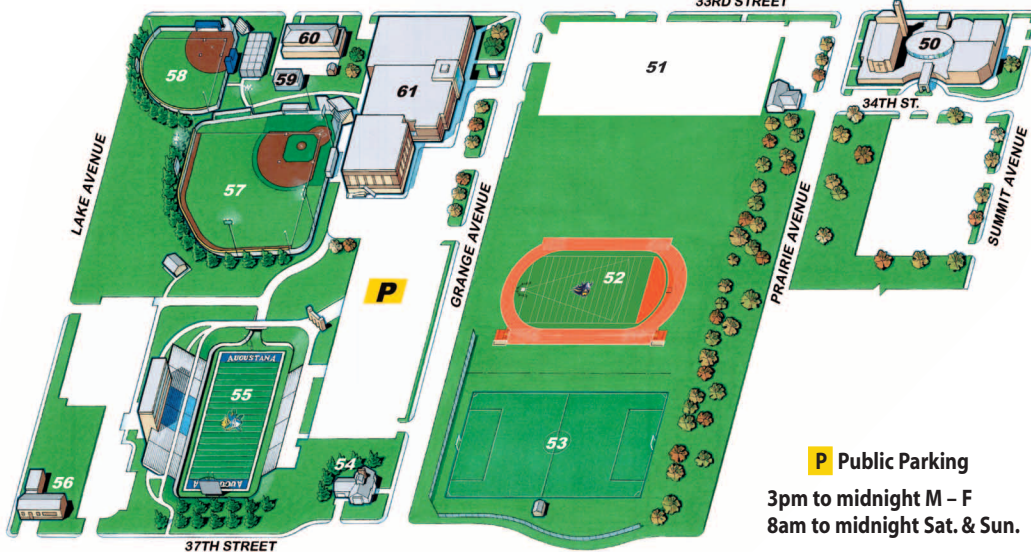

NORTH CAMPUS

1. Old Main
2. East Hall
3. Administration Building
4. Ole Statue
5. Mikkelsen Library
6. Chapel of Reconciliation
SD Synod Office and
Lutherans Outdoors SD
7. Center for Western Studies
(Fantle Building)
8. Madsen Social Science Center
9. Outdoor Classroom
10. Froiland Science Complex
11. Future Campus Green update
12. Morrison Commons
13. Edith Mortenson Center (Theatre)
14. Granskou Hall
15. Stavig Hall
16. Tuve Hall
17. Nelson Service Center
18. Archeology Lab
19. Archeology Lab Annex
20. Service Center Annex
21. Moses Statue
22. Center for Visual Arts
(Eide-Dalrymple Gallery)
23. Fryxell Humanities Center
(Hamre Recital Hall &
Midco® Media Center)
24. Huether Tennis Centre
25. Solberg Hall
26. Bergsaker Hall
27. Wagoner Hall

PERIMETER CAMPUS

30. Costello Hall
31. Norse Inn
32. Nobel House
33. Menlo Annex
34. Terning House
35. Olsen House
36. Valhalla House
37. Lookout House
38. Campus Garden
39. Campus Offices
40. Campus House
41. University Welcome Center
(Augustana Enrollment
& Financial Aid Offices)
Sioux Falls Seminary
42. Nelsen Apartments
43. Svendsbye Apartments
44. Balcer Apartments

SOUTH CAMPUS

50. Our Savior's Lutheran Church
(Campus Learning Center)
51. Future Site of Midco Hockey Arena
52. Larson Track & Field Complex
53. Morstad Field
54. Fellows' Presidential Residence
55. Kirkeby-Over Stadium
56. Bill Hall Baseball-Softball Complex
57. Ronken Field
58. Bowden Field
59. Baseball & Softball
Concession/Restrooms
60. Schoeneman Apartments
61. Elmen Center/Hall Football
Complex/Sanford Gymnasium

P Public Parking

3pm to midnight M - F
8am to midnight Sat. & Sun.