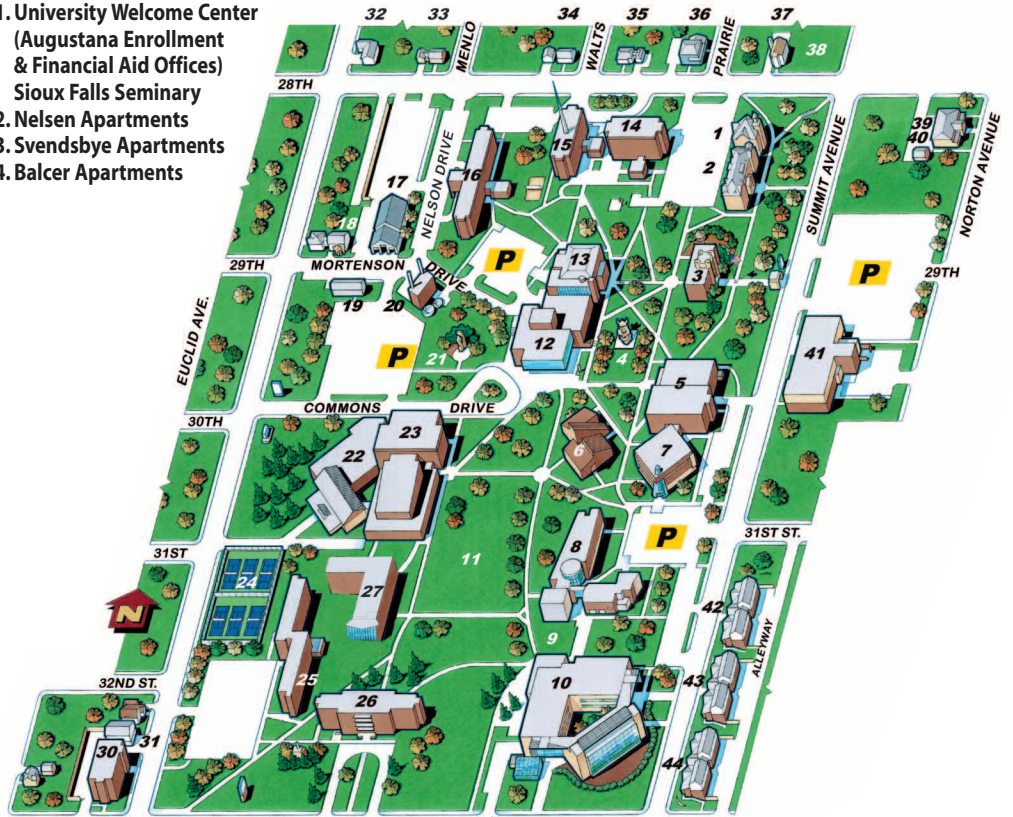

NORTH CAMPUS

1. Old Main
2. East Hall
3. Administration Building
4. Ole Statue
5. Mikkelsen Library
6. Chapel of Reconciliation
SD Synod Office and
Lutherans Outdoors SD
7. Center for Western Studies
(Fantle Building)
8. Madsen Social Science Center
9. Outdoor Classroom
10. Froiland Science Complex
11. Future Campus Green update
12. Morrison Commons
13. Edith Mortenson Center (Theatre)
14. Granskou Hall
15. Stavig Hall
16. Tuve Hall
17. Nelson Service Center
18. Archeology Lab
19. Archeology Lab Annex
20. Service Center Annex
21. Moses Statue
22. Center for Visual Arts
(Eide-Dalrymple Gallery)
23. Fryxell Humanities Center
(Hamre Recital Hall &
Midco® Media Center)
24. Huether Tennis Centre
25. Solberg Hall
26. Bergsaker Hall
27. Wagoner Hall

PERIMETER CAMPUS

30. Costello Hall
31. Norse Inn
32. Nobel House
33. Menlo Annex
34. Terning House
35. Olsen House
36. Valhalla House
37. Lookout House
38. Campus Garden
39. Campus Offices
40. Campus House
41. University Welcome Center
(Augustana Enrollment
& Financial Aid Offices)
Sioux Falls Seminary
42. Nelsen Apartments
43. Svendsbye Apartments
44. Balcer Apartments

SOUTH CAMPUS

50. Our Savior's Lutheran Church
(Campus Learning Center)
51. Future Site of Midco Hockey Arena
52. Larson Track & Field Complex
53. Morstad Field
54. Fellows' Presidential Residence
55. Kirkeby-Over Stadium
56. Bill Hall Baseball-Softball Complex
57. Ronken Field
58. Bowden Field
59. Baseball & Softball
Concession/Restrooms
60. Schoeneman Apartments
61. Elmen Center/Hall Football
Complex/Sanford Gymnasium

P Public Parking

3pm to midnight M - F
8am to midnight Sat. & Sun.